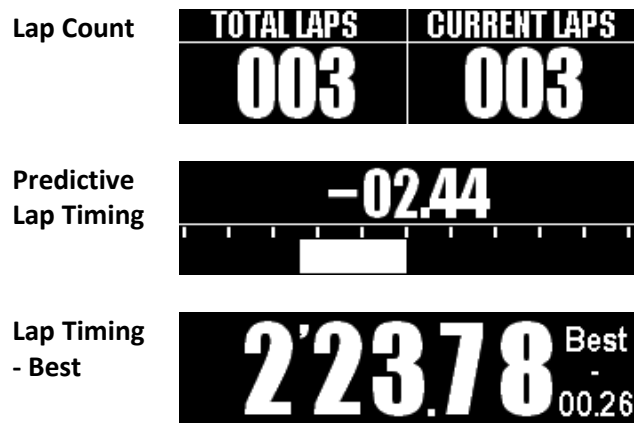

Display Modes

The OLED has different display modes which can be accessed using the up and down buttons. The data on each screen is always calculated, even if it is not currently displayed.