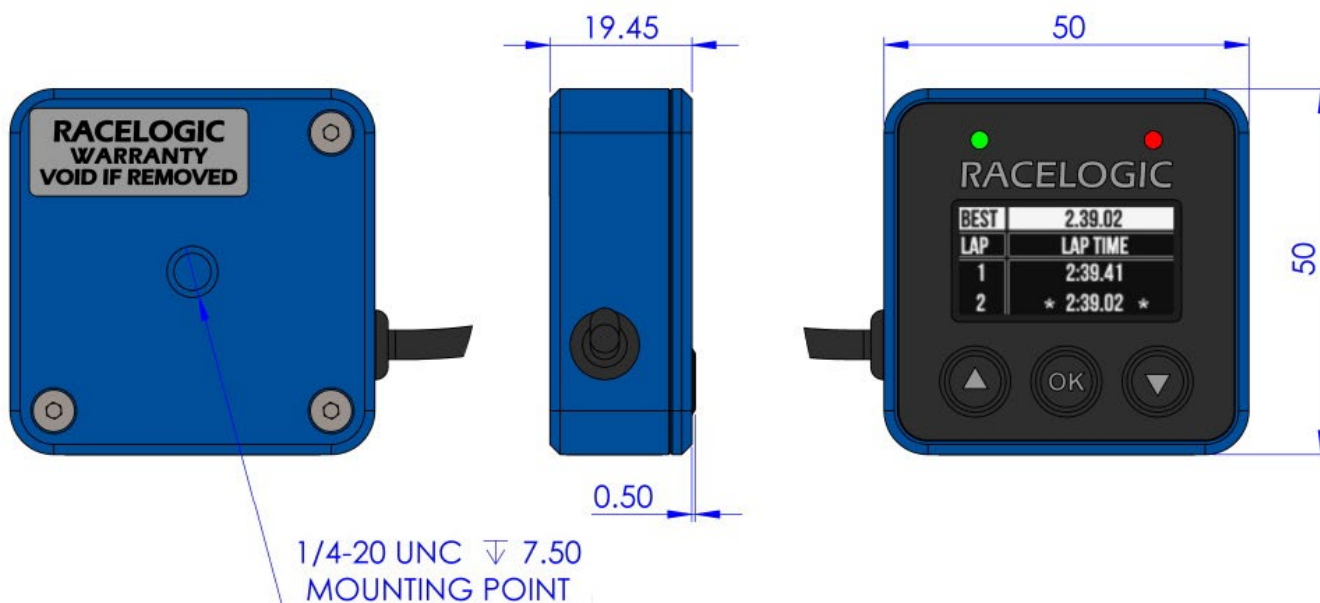

### Display Modes

The OLED has different display modes which can be accessed using the up and down buttons. The data on each screen is always calculated, even if it is not currently displayed.

## Specification

IP Rating	IP65
Unit connection	Fixed flying cable (3.6 m)
Operating Temperature	-40 to +70 °C
Storage Temperature	-40 to +85 °C
Power	1.2 W
Input Voltage	6-30 V DC
Dimensions	50 x 50 x 19.45 mm (exc. cable)
Weight	156 g (including fixed cable and connector)